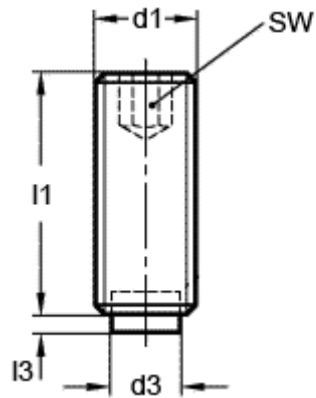

Data Sheet

Article number: 209315991

Description: E+G Grub screw, st. steel
GN 913.5-M4-10-KU

Measures

d1 = M4
d3 = 2
l1 = 10.0
l3 = 1.0
SW = 2.0